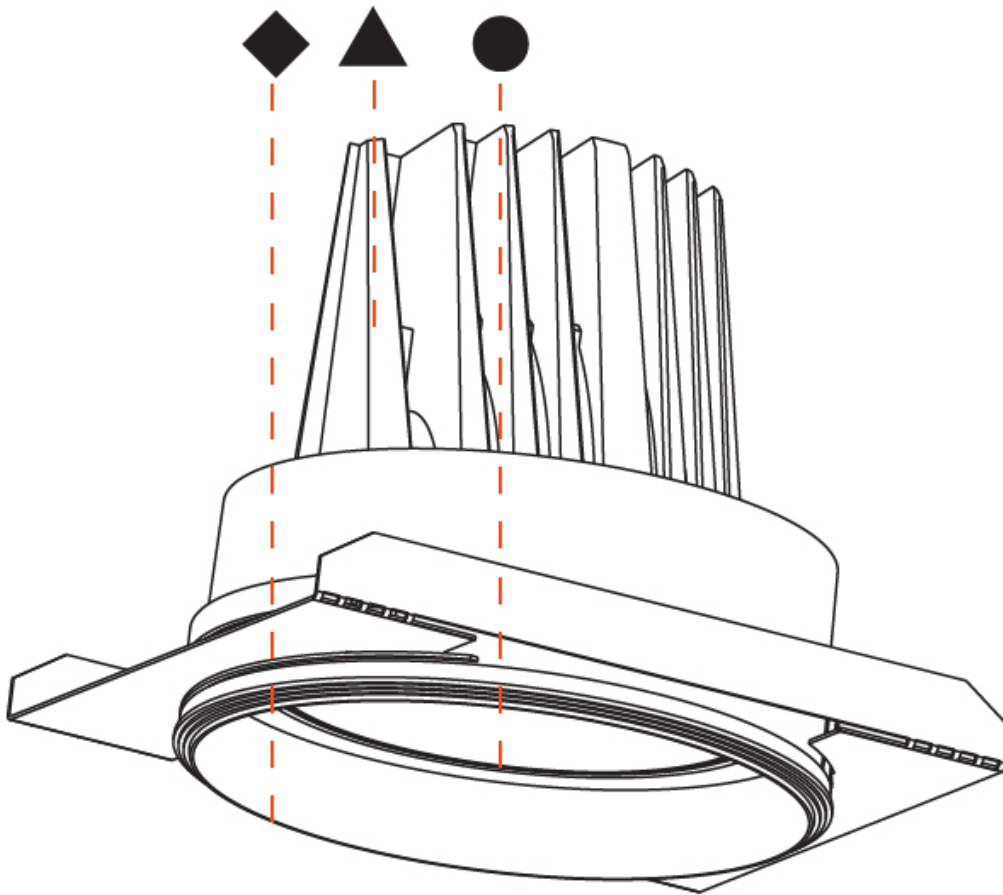

MECHANIQ ROUND COMFORT TRIMLESS

A35007-

PROJECT

TYPE

SPECIFIER

QUANTITY

DATE