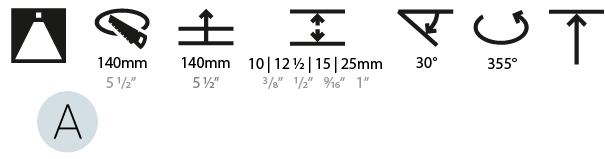

OPTICAL

Reflector: 18 / 26 / 40
 Adjustability: Rotational 355°; Tilt 30°
 Upon Request: Special Beam Angles

RATINGS AND CERTIFICATIONS

Certified By: Certified for North American Standards
 IP rating: IP44
 Zaneen Group Inc. © 2024, T 1800-388-3382, F 416-247-9319, www.zaneen.com