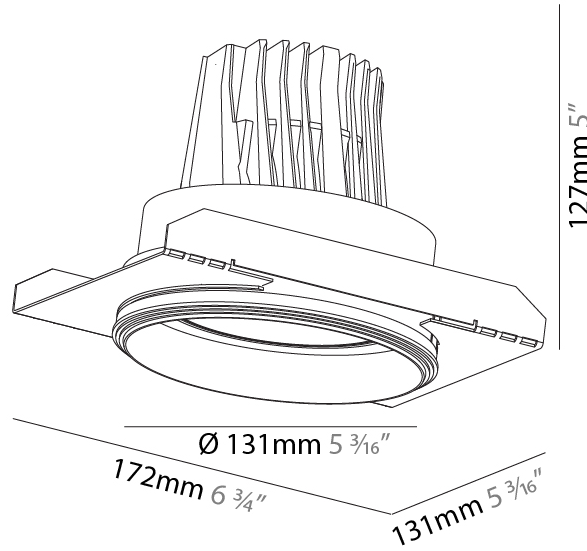

RATINGS AND CERTIFICATIONS

Certified By: Certified for North American Standards
IP rating: IP44
Zaneen Group Inc. © 2024, T 1800-388-3382, F 416-247-9319, www.zaneen.com